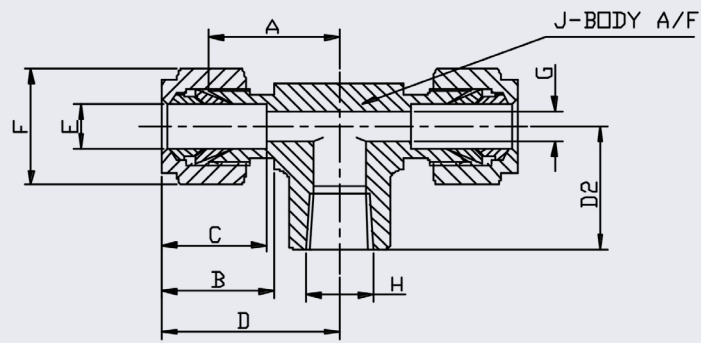

# Twin Ferrule Compression Fittings Female Branch Tee NPT (Fractional)

- 316 Stainless Steel
- Fractional sizes 1/8" to 3/4"
- Silver plated nuts

E TUBE	H THREAD	PART No.	A	B	C	D	D2	F HEX	G	J A/F	KG/100
1/8	1/8	2TTF2NPT	18.0	15.2	12.7	24.4	19.1	11.1	2.3	12.7	6.0
1/4	1/8	4TTF2NPT	19.6	17.8	15.2	26.9	19.1	14.3	4.8	12.7	6.0
1/4	1/4	4TTF4NPT	22.4	17.8	15.2	29.7	22.4	14.3	4.8	17.5	16.0
3/8	1/4	6TTF4NPT	23.9	19.3	16.8	31.2	22.4	17.5	7.1	17.5	16.0
1/2	3/8	8TTF6NPT	25.9	21.8	22.8	36.1	22.4	22.2	10.4	20.6	18.0
1/2	1/2	8TTF8NPT	28.7	21.8	22.8	38.9	28.4	22.2	10.4	25.4	34.0
5/8	1/2	10TTF8NPT	28.7	21.8	24.4	38.9	28.4	25.4	12.7	25.4	34.0
3/4	3/4	12TTF12NPT	34.5	21.8	24.4	44.7	31.8	28.6	15.7	31.8	48.0

**\*\* Dimensions subject to change - Please contact us if critical \*\***