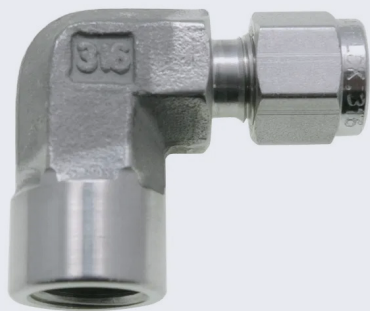

# Twin Ferrule Compression Fittings Female Stud Elbow BSPP (Fractional)

- 316 Stainless Steel
- Fractional sizes 1/8" to 1"
- Silver plated nuts

E TUBE	J THREAD	PART No.	A	A2	B	C	D	F HEX	G	H A/F	KG/100
1/4	1/8	4FE2BSPP	22.2	22.2	9.9	15.1	28.2	14.3	4.8	12.7	4.7
1/4	1/4	4FE4BSPP	22.2	30.2	15.1	15.1	29.8	14.3	4.8	14.3	6.1
3/8	1/4	6FE4BSPP	23.8	30.2	15.1	16.7	31.4	17.5	5.6	14.3	7.3
1/2	1/4	8FE4BSPP	26.2	31.8	15.1	23.0	36.5	22.2	5.6	17.5	13.4
1/2	1/2	8FE8BSPP	30.2	41.3	19.8	23.0	40.5	22.2	10.3	23.8	21.9
3/4	3/4	12FE12BSPP	31.4	33.3	20.6	24.6	41.3	28.6	15.9	23.8	39.4

**\*\* Dimensions subject to change - Please contact us if critical \*\***