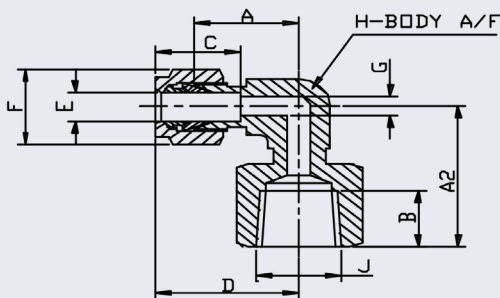

# Twin Ferrule Compression Fittings Female Stud Elbow BSPP (Fractional)

- 316 Stainless Steel
- Fractional sizes 1/8" to 1"
- Silver plated nuts

E TUBE	J THREAD	PART No.	A	A2	B	C	D	F HEX	G	H A/F	KG/100
1/4	1/8	4FE2BSPP	22.2	22.2	9.9	15.1	28.2	14.3	4.8	12.7	4.7
1/4	1/4	4FE4BSPP	22.2	30.2	15.1	15.1	29.8	14.3	4.8	14.3	6.1
3/8	1/4	6FE4BSPP	23.8	30.2	15.1	16.7	31.4	17.5	5.6	14.3	7.3
1/2	1/4	8FE4BSPP	26.2	31.8	15.1	23.0	36.5	22.2	5.6	17.5	13.4
1/2	1/2	8FE8BSPP	30.2	41.3	19.8	23.0	40.5	22.2	10.3	23.8	21.9
3/4	3/4	12FE12BSPP	31.4	33.3	20.6	24.6	41.3	28.6	15.9	23.8	39.4

**\*\* Dimensions subject to change - Please contact us if critical \*\***