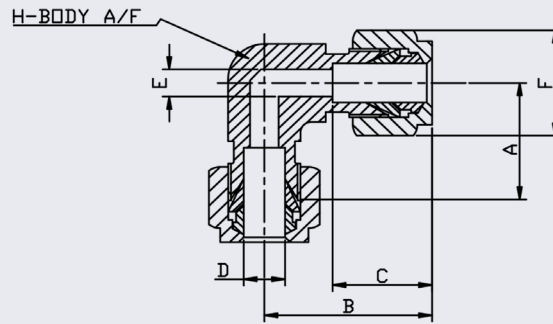

# Twin Ferrule Compression Fittings Equal Elbow (Fractional)

- 316 Stainless Steel
- Fractional sizes 1/8" to 1"
- Silver plated nuts

D TUBE	PART No.	A	B	C	E	F HEX	H A/F	KG/100
1/8	2ELU	19.1	28.6	13.5	2.4	11.1	12.7	3.8
3/16	3ELU	19.8	29.0	14.3	3.2	12.7	12.7	4.1
1/4	4ELU	20.6	28.2	15.1	4.8	14.3	12.7	4.7
5/16	5ELU	22.2	30.6	16.7	6.4	15.9	14.3	6.4
3/8	6ELU	23.0	30.6	16.7	7.1	17.5	14.3	6.4
1/2	8ELU	25.0	35.3	23.0	10.3	22.2	17.5	11.7
5/8	10ELU	27.0	36.5	23.8	12.7	25.4	23.4	20.0
3/4	12ELU	29.8	39.7	24.6	15.9	28.6	23.4	19.0
1	16ELU	35.7	48.9	31.4	22.2	38.1	31.8	30.2

**\*\* Dimensions subject to change - Please contact us if critical \*\***