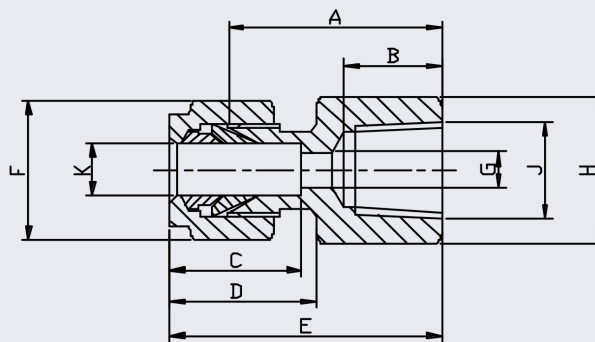

Twin Ferrule Compression Fittings Female Connector NPT (Fractional)

- 316 Stainless Steel
- Fractional sizes 1/8" to 1"
- Silver plated nuts

K TUBE	J THREAD	PART No.	A	B	C	D	E	H HEX	G	H HEX	KG/100
1/8	1/8	2FC2NPT	22.2	9.92	13.5	16.3	29.8	11.1	2.4	14.3	2.4
1/8	1/4	2FC4NPT	29.4	15.1	13.5	16.3	36.9	11.1	2.4	19.1	4.4
3/16	1/8	3FC2NPT	23.0	9.92	14.3	16.7	30.2	12.7	3.2	14.3	2.3
3/16	1/4	3FC4NPT	29.4	9.92	13.5	16.3	36.9	11.1	2.4	19.1	4.5
1/4	1/8	4FC2NPT	23.8	9.92	15.1	17.9	31.4	14.3	4.8	14.3	2.8
1/4	1/4	4FC4NPT	28.6	15.1	15.1	17.9	35.6	14.3	4.8	19.1	4.6
1/4	3/8	4FC6NPT	30.2	15.0	15.2	17.8	37.6	14.3	4.8	22.2	6.3
1/4	1/2	4FC8NPT	35.1	19.8	15.2	17.8	42.4	14.3	4.8	27.0	6.4
5/16	1/4	5FC4NPT	29.5	15.0	16.3	19.0	36.8	15.9	6.4	19.1	5.6
3/8	1/4	6FC4NPT	30.1	15.1	16.7	19.5	37.7	17.5	7.1	19.1	5.1
3/8	3/8	6FC6NPT	31.8	15.1	16.7	19.5	39.3	17.5	7.1	22.2	6.4
3/8	1/2	6FC8NPT	36.6	19.8	16.7	19.5	43.9	17.5	7.1	27.0	8.0
1/2	1/4	8FC4NPT	30.2	15.0	22.3	21.8	40.4	17.5	7.1	33.3	6.4
1/2	3/8	8FC6NPT	31.8	15.1	23.0	21.8	42.1	22.2	10.3	22.2	8.0
1/2	1/2	8FC8NPT	36.5	19.8	23.0	21.8	46.8	22.2	10.3	28.6	13.5
1/2	3/4	8FC12NPT	38.1	20.6	23.0	21.8	48.4	22.2	10.3	33.3	15.7
5/8	1/2	10FC8NPT	37.3	19.8	23.8	21.4	46.8	25.4	12.7	28.6	13.1
5/8	3/4	10FC12NPT	38.1	20.6	24.4	21.8	48.3	25.4	12.7	33.3	16.0
3/4	1/2	12FC8NPT	36.5	19.8	24.6	21.8	46.8	28.5	15.9	28.5	13.8
3/4	3/4	12FC12NPT	38.1	20.6	24.6	21.8	48.4	28.5	15.9	33.3	17.8
1	3/4	16FC12NPT	41.3	20.6	31.4	26.6	54.4	38.1	22.2	38.1	29.8
1	1	16FC16NPT	50.8	25.4	31.4	26.6	63.9	38.1	22.2	42.3	40.5

**** Dimensions subject to change - Please contact us if critical ****