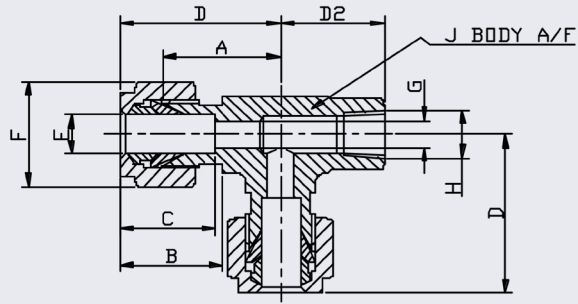

Twin Ferrule Compression Fittings Female Run Tee NPT (Metric)

- 316 Stainless Steel
- Metric sizes 6mm to 12mm
- Silver plated nuts

E TUBE	H THREAD	PART No.	A	B	C	D	D2	F HEX	G	J A/F	KG/100
6	1/4	6mTFT4NPT	22.4	17.7	15.3	29.8	22.4	14	4.8	17.5	6.0
8	1/8	8mTFT2NPT	22.4	18.6	16.2	29.9	19.0	16	6.4	15.9	9.0
8	1/4	8mTFT4NPT	23.1	18.6	16.2	30.6	22.4	16	6.4	17.5	16.0
10	1/4	10mTFT4NPT	25.9	19.5	17.2	33.5	22.4	19	7.9	20.6	16.0
12	1/4	12mTFT4NPT	25.9	22.0	22.8	36.0	22.4	22	9.5	20.6	18.0
12	3/8	12mTFT6NPT	25.9	22.0	22.8	36.0	22.4	22	9.5	20.6	18.0

**** Dimensions subject to change - Please contact us if critical ****