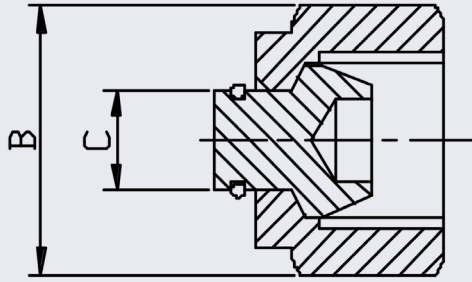

Twin Ferrule Compression Fittings Blanking Plug (Fractional)

- 316 Stainless Steel
- Fractional sizes 1/8" to 1"
- Silver plated nuts

C TUBE	PART No.	B HEX	KG/100
1/8	2FPLUG	11.1	0.8
3/16	3FPLUG	12.7	1.0
1/4	4FPLUG	14.3	1.4
5/16	5FPLUG	15.9	2.1
3/8	6FPLUG	17.5	2.2
1/2	8FPLUG	22.2	4.4
5/8	10FPLUG	25.4	5.7
3/4	12FPLUG	28.6	7.0
1	16FPLUG	38.1	16.7

**** Dimensions subject to change - Please contact us if critical ****