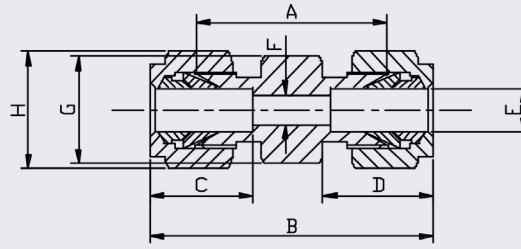

Twin Ferrule Compression Fittings Equal Union (Fractional)

- 316 Stainless Steel
- Fractional sizes 1/8" to 1"
- Silver plated nuts

E TUBE	PART No.	A	B	C	D	F	G HEX	H HEX	KG/100
1/8	2U	22.2	37.3	13.5	16.3	2.4	11.1	11.1	1.5
3/16	3U	24.2	40.1	14.3	16.7	3.2	11.1	12.7	1.7
1/4	4U	26.2	41.3	15.1	17.9	4.8	14.3	14.3	4.0
5/16	5U	28.2	44.9	16.7	19.5	6.4	14.3	15.9	4.9
3/8	6U	30.2	45.2	16.7	19.5	7.1	17.5	17.5	5.8
1/2	8U	31.0	51.6	23.0	21.8	10.3	22.2	22.2	9.8
5/8	10U	31.8	50.8	23.8	21.4	12.7	23.8	25.4	9.9
3/4	12U	33.3	53.2	24.6	21.8	15.9	28.6	28.6	10.5
1	16U	40.5	66.7	31.4	26.6	22.2	38.1	38.1	28.1

**** Dimensions subject to change - Please contact us if critical ****