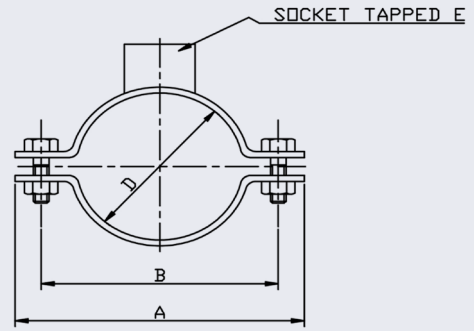

Rubber Lined Pipe Clip (EPDM)

- Our range covers from 15mm up to 108mm
- All clips are dual tapped M8/M10 connections
- Rubber lined in black EPDM
- Manufactured from Stainless Steel 316
- Bright electro polished finish with 'Quick Fit' assembly screw

SIZE	PART No.	A	B	MATERIAL SIZE	D (FITMENT SIZE RANGE)	NB SIZE	E (TAPPING)	KG EACH
15MM	PFBPR18	58	42	20 X 2 MM	15 -19 MM	3/8"	M8/M10	0.07
22MM	PFBPR22	64	46	20 X 2 MM	20-25 MM	1/2"	M8/M10	0.07
28MM	PFBPR28	68	53	20 X 2 MM	26-30 MM	3/4"	M8/M10	0.08
35MM	PFBPR35	75	58	20 X 2 MM	32-36 MM	1"	M8/M10	0.06
42MM	PFBPR42	83	68	20 X 2 MM	38-43 MM	1-1/4"	M8/M10	0.10
47MM	PFBPR47	96	84	20 X 2 MM	47-51 MM	1-1/2"	M8/M10	0.12
54MM	PFBPR54	105	85	20 X 2 MM	53-58 MM		M8/M10	0.13
60MM	PFBPR60	108	90	20 X 2 MM	60-64 MM	2"	M8/M10	0.13
76.1MM	PFBPR76.1	124	100	20 X 2 MM	70-76 MM	2-1/2"	M8/M10	0.15
88.9MM	PFBPR88.9	141	120	20 X 2 MM	83-91 MM	3"	M8/M10	0.17
108MM	PFBPR108	156	141	20 X 2 MM	108-114 MM	4"	M8/M10	0.20