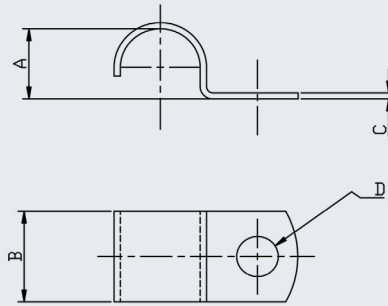

P-Clip (Half Saddle) 304

NERO's range of Half Saddle P-Clips are made from 304 stainless steel.

We keep Seamless Tube to suit these P-Clips. The Tube is stocked in 6 mtr lengths and we can sell this by the metre, this enables us to supply lengths as short as 1 metre long.

We can also offer an accurate cutting service on any of our tube to a tolerance of +/- 1mm.

CODE	A	A	B	C	D HOLE SIZE	KG /100
PC14-1	6.35	16	16	1.6	7	0.40
PC516-1	8	16	16	1.6	7	0.60
PC38-1	10	16	16	1.6	7	1.40
PC12-1	12.7	19	19	1.6	7	1.80
PC58-1	16	19	19	1.6	7	2.10