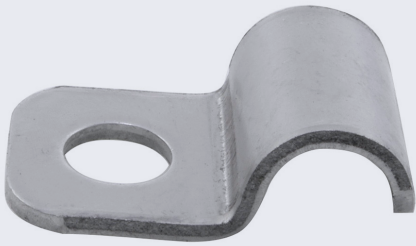

P-Clip (Half Saddle) 304

NERO's range of Half Saddle P-Clips are made from 304 stainless steel.

We keep Seamless Tube to suit these P-Clips. The Tube is stocked in 6 mtr lengths and we can sell this by the metre, this enables us to supply lengths as short as 1 metre long.

We can also offer an accurate cutting service on any of our tube to a tolerance of +/- 1mm.

CODE	A	A	B	C	D HOLE SIZE	KG /100
PC14-1	6.35	16	16	1.6	7	0.40
PC516-1	8	16	16	1.6	7	0.60
PC38-1	10	16	16	1.6	7	1.40
PC12-1	12.7	19	19	1.6	7	1.80
PC58-1	16	19	19	1.6	7	2.10