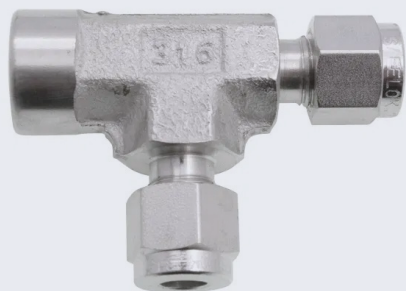

# Twin Ferrule Compression Fittings Female Run Tee NPT (Fractional)

- 316 Stainless Steel
- Fractional sizes 1/8" to 1/2"
- Silver plated nuts

| E TUBE | H THREAD | PART No. | A    | B    | C    | D    | D2   | F HEX | G    | J A/F | KG/100 |
|--------|----------|----------|------|------|------|------|------|-------|------|-------|--------|
| 1/8    | 1/8      | 2TFT2NPT | 18.0 | 15.2 | 12.7 | 24.4 | 19.1 | 11.1  | 2.3  | 12.7  | 6.0    |
| 1/4    | 1/8      | 4TFT2NPT | 19.6 | 17.8 | 15.2 | 26.9 | 19.1 | 14.3  | 4.8  | 12.7  | 6.0    |
| 1/4    | 1/4      | 4TFT4NPT | 22.4 | 17.8 | 15.2 | 29.7 | 22.4 | 14.3  | 4.8  | 17.5  | 16.0   |
| 3/8    | 1/4      | 6TFT4NPT | 23.9 | 19.3 | 16.8 | 31.2 | 22.4 | 17.5  | 7.1  | 17.5  | 16.0   |
| 1/2    | 3/8      | 8TFT6NPT | 25.9 | 21.8 | 22.8 | 36.1 | 22.4 | 22.2  | 10.4 | 20.6  | 18.0   |
| 1/2    | 1/2      | 8TFT8NPT | 28.7 | 21.8 | 22.8 | 38.9 | 28.4 | 22.2  | 10.4 | 25.4  | 34.0   |

**\*\* Dimensions subject to change - Please contact us if critical \*\***