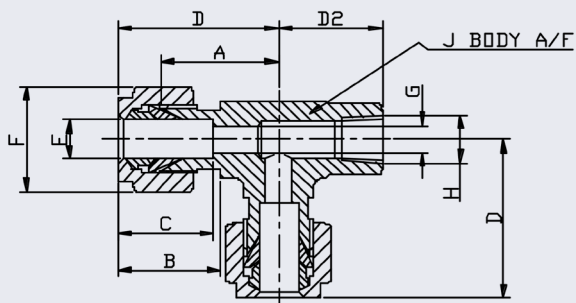

# Twin Ferrule Compression Fittings Female Run Tee NPT (Fractional)

- 316 Stainless Steel
- Fractional sizes 1/8" to 1/2"
- Silver plated nuts

| E TUBE | H THREAD | PART No. | A    | B    | C    | D    | D2   | F HEX | G    | J A/F | KG/100 |
|--------|----------|----------|------|------|------|------|------|-------|------|-------|--------|
| 1/8    | 1/8      | 2TFT2NPT | 18.0 | 15.2 | 12.7 | 24.4 | 19.1 | 11.1  | 2.3  | 12.7  | 6.0    |
| 1/4    | 1/8      | 4TFT2NPT | 19.6 | 17.8 | 15.2 | 26.9 | 19.1 | 14.3  | 4.8  | 12.7  | 6.0    |
| 1/4    | 1/4      | 4TFT4NPT | 22.4 | 17.8 | 15.2 | 29.7 | 22.4 | 14.3  | 4.8  | 17.5  | 16.0   |
| 3/8    | 1/4      | 6TFT4NPT | 23.9 | 19.3 | 16.8 | 31.2 | 22.4 | 17.5  | 7.1  | 17.5  | 16.0   |
| 1/2    | 3/8      | 8TFT6NPT | 25.9 | 21.8 | 22.8 | 36.1 | 22.4 | 22.2  | 10.4 | 20.6  | 18.0   |
| 1/2    | 1/2      | 8TFT8NPT | 28.7 | 21.8 | 22.8 | 38.9 | 28.4 | 22.2  | 10.4 | 25.4  | 34.0   |

**\*\* Dimensions subject to change - Please contact us if critical \*\***