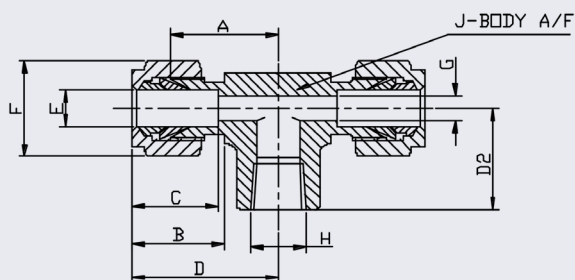

Twin Ferrule Compression Fittings Female Branch Tee BSPP (Metric)

- 316 Stainless Steel
- Metric sizes 6mm to 16mm
- Silver plated nuts

E TUBE	H THREAD	PART No.	A	B	C	D	D2	F HEX	G	J A/F	KG/100
6	1/8	6mTTF2BSPP	19.6	17.7	15.3	27.0	19.0	14	4.8	12.7	6.0
6	1/4	6mTTF4BSPP	22.4	17.7	15.3	29.8	22.4	14	4.8	17.5	6.0
8	1/8	8TTF2BSPP	22.4	18.6	16.2	29.9	19.0	16	6.4	15.9	16.0
8	1/4	8TTF4BSPP	23.1	18.6	16.2	30.6	22.4	16	6.4	17.5	16.0
10	1/4	10TTF4BSPP	25.9	19.5	17.2	33.5	22.4	19	7.9	20.6	18.0
12	1/4	12TTF4BSPP	25.9	22.0	22.8	36.0	22.4	22	9.5	20.6	34.0
12	3/8	12TTF6BSPP	25.9	22.0	22.8	36.0	22.4	22	9.5	20.6	34.0
16	1/2	16TTF8BSPP	28.7	22.0	24.4	38.8	28.4	25	12.7	25.4	48.0

**** Dimensions subject to change - Please contact us if critical ****