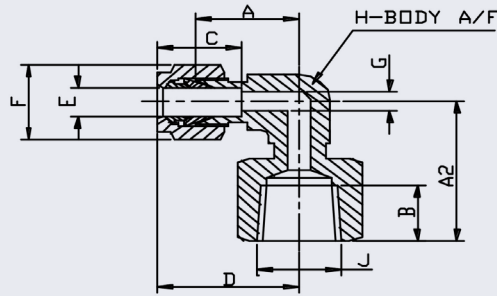

# Twin Ferrule Compression Fittings Female Stud Elbow NPT (Metric)

- 316 Stainless Steel
- Metric sizes 6mm to 20mm
- Silver plated nuts

E TUBE	J THREAD	PART No.	A	A2	B	C	E	F HEX	G	H A/F	KG/100
6	1/8	6mFE2NPT	22.2	27.8	10.0	16.1	30.4	14	4.7	14	5.8
6	1/4	6mFE4NPT	22.2	30.2	15.0	16.1	30.4	14	4.7	14	6.5
10	1/4	10mFE4NPT	23.8	34.9	15.0	17.7	32.0	19	5.5	17	7.8
12	1/4	12mFE4NPT	30.2	38.1	15.0	23.5	41.0	22	9.5	24	14.0
12	1/2	12mFE8NPT	30.2	41.3	19.8	23.5	41.0	22	9.5	24	21.7
20	3/4	20mFE12NPT	33.3	42.1	20.6	25.1	44.1	30	16.7	32	39.4

**\*\* Dimensions subject to change - Please contact us if critical \*\***