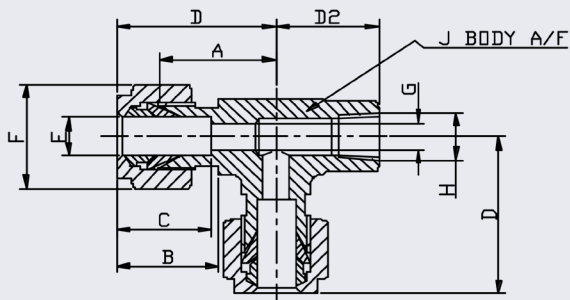

# Twin Ferrule Compression Fittings Female Run Tee BSPP (Fractional)

- 316 Stainless Steel
- Fractional sizes 1/8" to 1/2"
- Silver plated nuts

E TUBE	H THREAD	PART No.	A	B	C	D	D2	F HEX	G	J A/F	KG/100
1/8	1/8	2TFT2BSPP	18.0	15.2	12.7	24.4	19.1	11.1	2.3	12.7	6.0
1/4	1/8	4TFT2BSPP	19.6	17.8	15.2	26.9	19.1	14.3	4.8	12.7	6.0
1/4	1/4	4TFT4BSPP	22.4	17.8	15.2	29.7	22.4	14.3	4.8	17.5	16.0
3/8	1/4	6TFT4BSPP	23.9	19.3	16.8	31.2	22.4	17.5	7.1	17.5	16.0
1/2	3/8	8TFT6BSPP	25.9	21.8	22.8	36.1	22.4	22.2	10.4	20.6	18.0
1/2	1/2	8TFT8BSPP	28.7	21.8	22.8	38.9	28.4	22.2	10.4	25.4	34.0

**\*\* Dimensions subject to change - Please contact us if critical \*\***