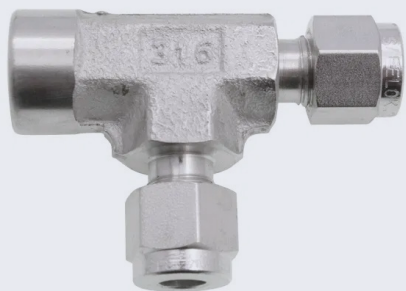

# Twin Ferrule Compression Fittings Female Run Tee BSPP (Fractional)

- 316 Stainless Steel
- Fractional sizes 1/8" to 1/2"
- Silver plated nuts

E TUBE	H THREAD	PART No.	A	B	C	D	D2	F HEX	G	J A/F	KG/100
1/8	1/8	2TFT2BSPP	18.0	15.2	12.7	24.4	19.1	11.1	2.3	12.7	6.0
1/4	1/8	4TFT2BSPP	19.6	17.8	15.2	26.9	19.1	14.3	4.8	12.7	6.0
1/4	1/4	4TFT4BSPP	22.4	17.8	15.2	29.7	22.4	14.3	4.8	17.5	16.0
3/8	1/4	6TFT4BSPP	23.9	19.3	16.8	31.2	22.4	17.5	7.1	17.5	16.0
1/2	3/8	8TFT6BSPP	25.9	21.8	22.8	36.1	22.4	22.2	10.4	20.6	18.0
1/2	1/2	8TFT8BSPP	28.7	21.8	22.8	38.9	28.4	22.2	10.4	25.4	34.0

**\*\* Dimensions subject to change - Please contact us if critical \*\***