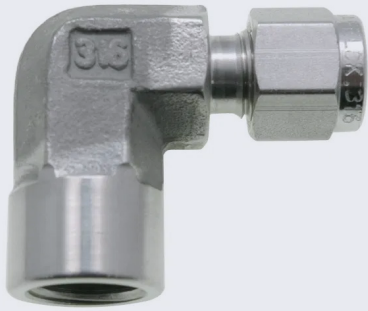

Twin Ferrule Compression Fittings Female Stud Elbow BSPP (Metric)

- 316 Stainless Steel
- Metric sizes 6mm to 25mm
- Silver plated nuts

| E TUBE | J THREAD | PART No. | A | A2 | B | C | E | F HEX | G | H A/F | KG/100 |
|--------|----------|-------------|------|------|------|------|------|-------|------|-------|--------|
| 6 | 1/8 | 6mFE2BSPP | 22.2 | 27.8 | 10.0 | 16.1 | 30.4 | 14 | 4.7 | 14 | 5.8 |
| 6 | 1/4 | 6mFE4BSPP | 22.2 | 30.2 | 15.0 | 16.1 | 30.4 | 14 | 4.7 | 14 | 6.5 |
| 10 | 1/4 | 10mFE4BSPP | 23.8 | 34.9 | 15.0 | 17.7 | 32.0 | 19 | 5.5 | 17 | 7.8 |
| 12 | 1/4 | 12mFE4BSPP | 30.2 | 38.1 | 15.0 | 23.5 | 41.0 | 22 | 9.5 | 24 | 14.0 |
| 12 | 1/2 | 12mFE8BSPP | 30.2 | 41.3 | 19.8 | 23.5 | 41.0 | 22 | 9.5 | 24 | 21.7 |
| 20 | 3/4 | 20mFE12BSPP | 33.3 | 42.1 | 20.6 | 25.1 | 44.1 | 30 | 16.7 | 32 | 39.4 |

**** Dimensions subject to change - Please contact us if critical ****