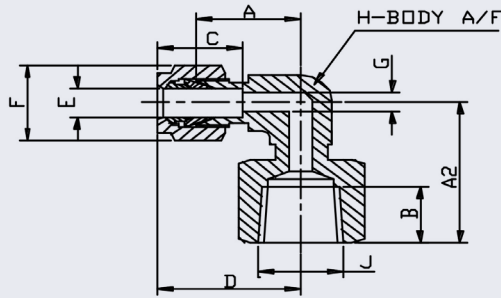

Twin Ferrule Compression Fittings Female Stud Elbow BSPP (Metric)

- 316 Stainless Steel
- Metric sizes 6mm to 25mm
- Silver plated nuts

| E TUBE | J THREAD | PART No. | A | A2 | B | C | E | F HEX | G | H A/F | KG/100 |
|--------|----------|-------------|------|------|------|------|------|-------|------|-------|--------|
| 6 | 1/8 | 6mFE2BSPP | 22.2 | 27.8 | 10.0 | 16.1 | 30.4 | 14 | 4.7 | 14 | 5.8 |
| 6 | 1/4 | 6mFE4BSPP | 22.2 | 30.2 | 15.0 | 16.1 | 30.4 | 14 | 4.7 | 14 | 6.5 |
| 10 | 1/4 | 10mFE4BSPP | 23.8 | 34.9 | 15.0 | 17.7 | 32.0 | 19 | 5.5 | 17 | 7.8 |
| 12 | 1/4 | 12mFE4BSPP | 30.2 | 38.1 | 15.0 | 23.5 | 41.0 | 22 | 9.5 | 24 | 14.0 |
| 12 | 1/2 | 12mFE8BSPP | 30.2 | 41.3 | 19.8 | 23.5 | 41.0 | 22 | 9.5 | 24 | 21.7 |
| 20 | 3/4 | 20mFE12BSPP | 33.3 | 42.1 | 20.6 | 25.1 | 44.1 | 30 | 16.7 | 32 | 39.4 |

**** Dimensions subject to change - Please contact us if critical ****