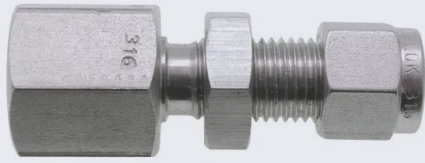

# Twin Ferrule Compression Fittings Female Bulkhead BSPP (Fractional)

- 316 Stainless Steel
- Fractional sizes 1/4" to 1/2"
- Silver plated nuts

F TUBE	K THREAD	PART No.	A	A2	B	C	D	E	G	H HEX	J HEX	Panel hole drill size	Panel thickness max	KG/100
1/4	1/8	4FBH2BSPP	39.7	26.2	9.9	15.1	33.7	47.2	4.8	14.3	14.3	11.5	10.3	4.0
1/4	1/4	4FBH4BSPP	44.5	26.3	15.1	15.1	33.7	52.0	4.8	19.1	14.3	11.5	10.3	6.4
3/8	1/4	6FBH4BSPP	47.6	29.4	15.1	16.7	36.9	55.2	7.1	19.1	17.5	14.7	11.1	7.5
1/2	1/4	8FBH4BSPP	51.6	31.2	15.1	23.0	42.1	61.9	10.3	22.2	22.2	19.5	12.7	13.6
1/2	1/2	8FBH8BSPP	57.2	31.2	19.8	23.0	42.1	67.5	10.3	28.6	22.2	19.5	12.7	17.2

**\*\* Dimensions subject to change - Please contact us if critical \*\***