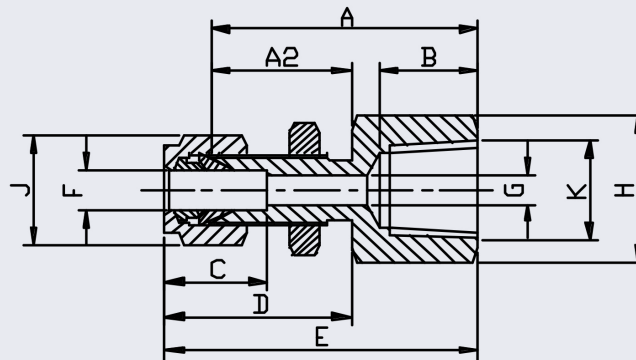

# Twin Ferrule Compression Fittings Female Bulkhead BSPP (Fractional)

- 316 Stainless Steel
- Fractional sizes 1/4" to 1/2"
- Silver plated nuts

F TUBE	K THREAD	PART No.	A	A2	B	C	D	E	G	H HEX	J HEX	Panel hole drill size	Panel thickness max	KG/100
1/4	1/8	4FBH2BSPP	39.7	26.2	9.9	15.1	33.7	47.2	4.8	14.3	14.3	11.5	10.3	4.0
1/4	1/4	4FBH4BSPP	44.5	26.3	15.1	15.1	33.7	52.0	4.8	19.1	14.3	11.5	10.3	6.4
3/8	1/4	6FBH4BSPP	47.6	29.4	15.1	16.7	36.9	55.2	7.1	19.1	17.5	14.7	11.1	7.5
1/2	1/4	8FBH4BSPP	51.6	31.2	15.1	23.0	42.1	61.9	10.3	22.2	22.2	19.5	12.7	13.6
1/2	1/2	8FBH8BSPP	57.2	31.2	19.8	23.0	42.1	67.5	10.3	28.6	22.2	19.5	12.7	17.2

**\*\* Dimensions subject to change - Please contact us if critical \*\***