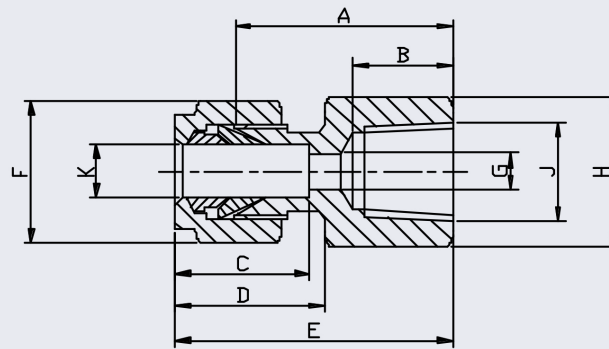

# Twin Ferrule Compression Fittings Female Connector BSPP (Fractional)

- 316 Stainless Steel
- Fractional sizes 1/8" to 1"
- Silver plated nuts

K TUBE	J THREAD	PART No.	A	B	C	D	E	H HEX	G	H HEX	KG/100
1/8	1/8	2FC2BSPP	22.2	9.92	13.5	16.3	29.8	11.1	2.4	14.3	2.4
1/8	1/4	2FC4BSPP	29.2	15.1	13.5	16.3	36.9	11.1	2.4	19.1	4.4
3/16	1/8	3FC2BSPP	23.0	9.92	14.3	16.7	30.2	12.7	3.2	14.3	2.3
3/16	1/4	3FC4BSPP	29.4	9.92	13.5	16.3	36.9	11.1	2.4	19.1	4.5
1/4	1/8	4FC2BSPP	23.8	9.92	15.1	17.9	31.4	14.3	4.8	14.3	2.8
1/4	1/4	4FC4BSPP	28.6	15.1	15.1	17.9	35.6	14.3	4.8	19.1	4.6
1/4	3/8	4FC6BSPP	30.2	15.0	15.2	17.8	37.6	14.3	4.8	22.2	6.3
1/4	1/2	4FC8BSPP	35.1	19.8	15.2	17.8	42.2	14.3	4.8	27.0	6.4
5/16	1/4	5FC4BSPP	29.5	15.0	16.3	19.0	36.8	15.9	6.4	19.1	5.6
3/8	1/4	6FC4BSPP	30.1	15.1	16.7	19.5	37.7	17.5	7.1	19.1	5.1
3/8	3/8	6FC6BSPP	31.8	15.1	16.7	19.5	39.3	17.5	7.1	22.2	6.4
3/8	1/2	6FC8BSPP	36.6	19.8	16.7	19.5	43.9	17.5	7.1	27.0	8.0
1/2	1/4	8FC4BSPP	30.2	15.0	22.3	21.8	40.4	17.5	7.1	33.3	6.4
1/2	3/8	8FC6BSPP	31.8	15.1	23.0	21.8	42.1	22.2	10.3	22.2	8.0
1/2	1/2	8FC8BSPP	36.5	19.8	23.0	21.8	46.8	22.2	10.3	28.6	13.5
1/2	3/4	8FC12BSPP	38.1	20.6	23.0	21.8	48.4	22.2	10.3	33.3	15.7
5/8	1/2	10FC8BSPP	37.3	19.8	23.8	21.4	46.8	25.4	12.7	28.6	13.1
5/8	3/4	10FC12BSPP	38.1	20.6	24.4	21.8	48.3	25.4	12.7	33.3	16.0
3/4	1/2	12FC8BSPP	36.5	19.8	24.6	21.8	46.8	28.5	15.9	28.5	13.8
3/4	3/4	12FC12BSPP	38.1	20.6	24.6	21.8	48.4	28.5	15.9	33.3	17.8
1	3/4	16FC12BSPP	41.3	20.6	31.4	26.6	54.4	38.1	22.2	38.1	29.8
1	1	16FC16BSPP	50.8	25.4	31.4	26.6	63.9	38.1	22.2	42.3	40.5

**\*\* Dimensions subject to change - Please contact us if critical \*\***